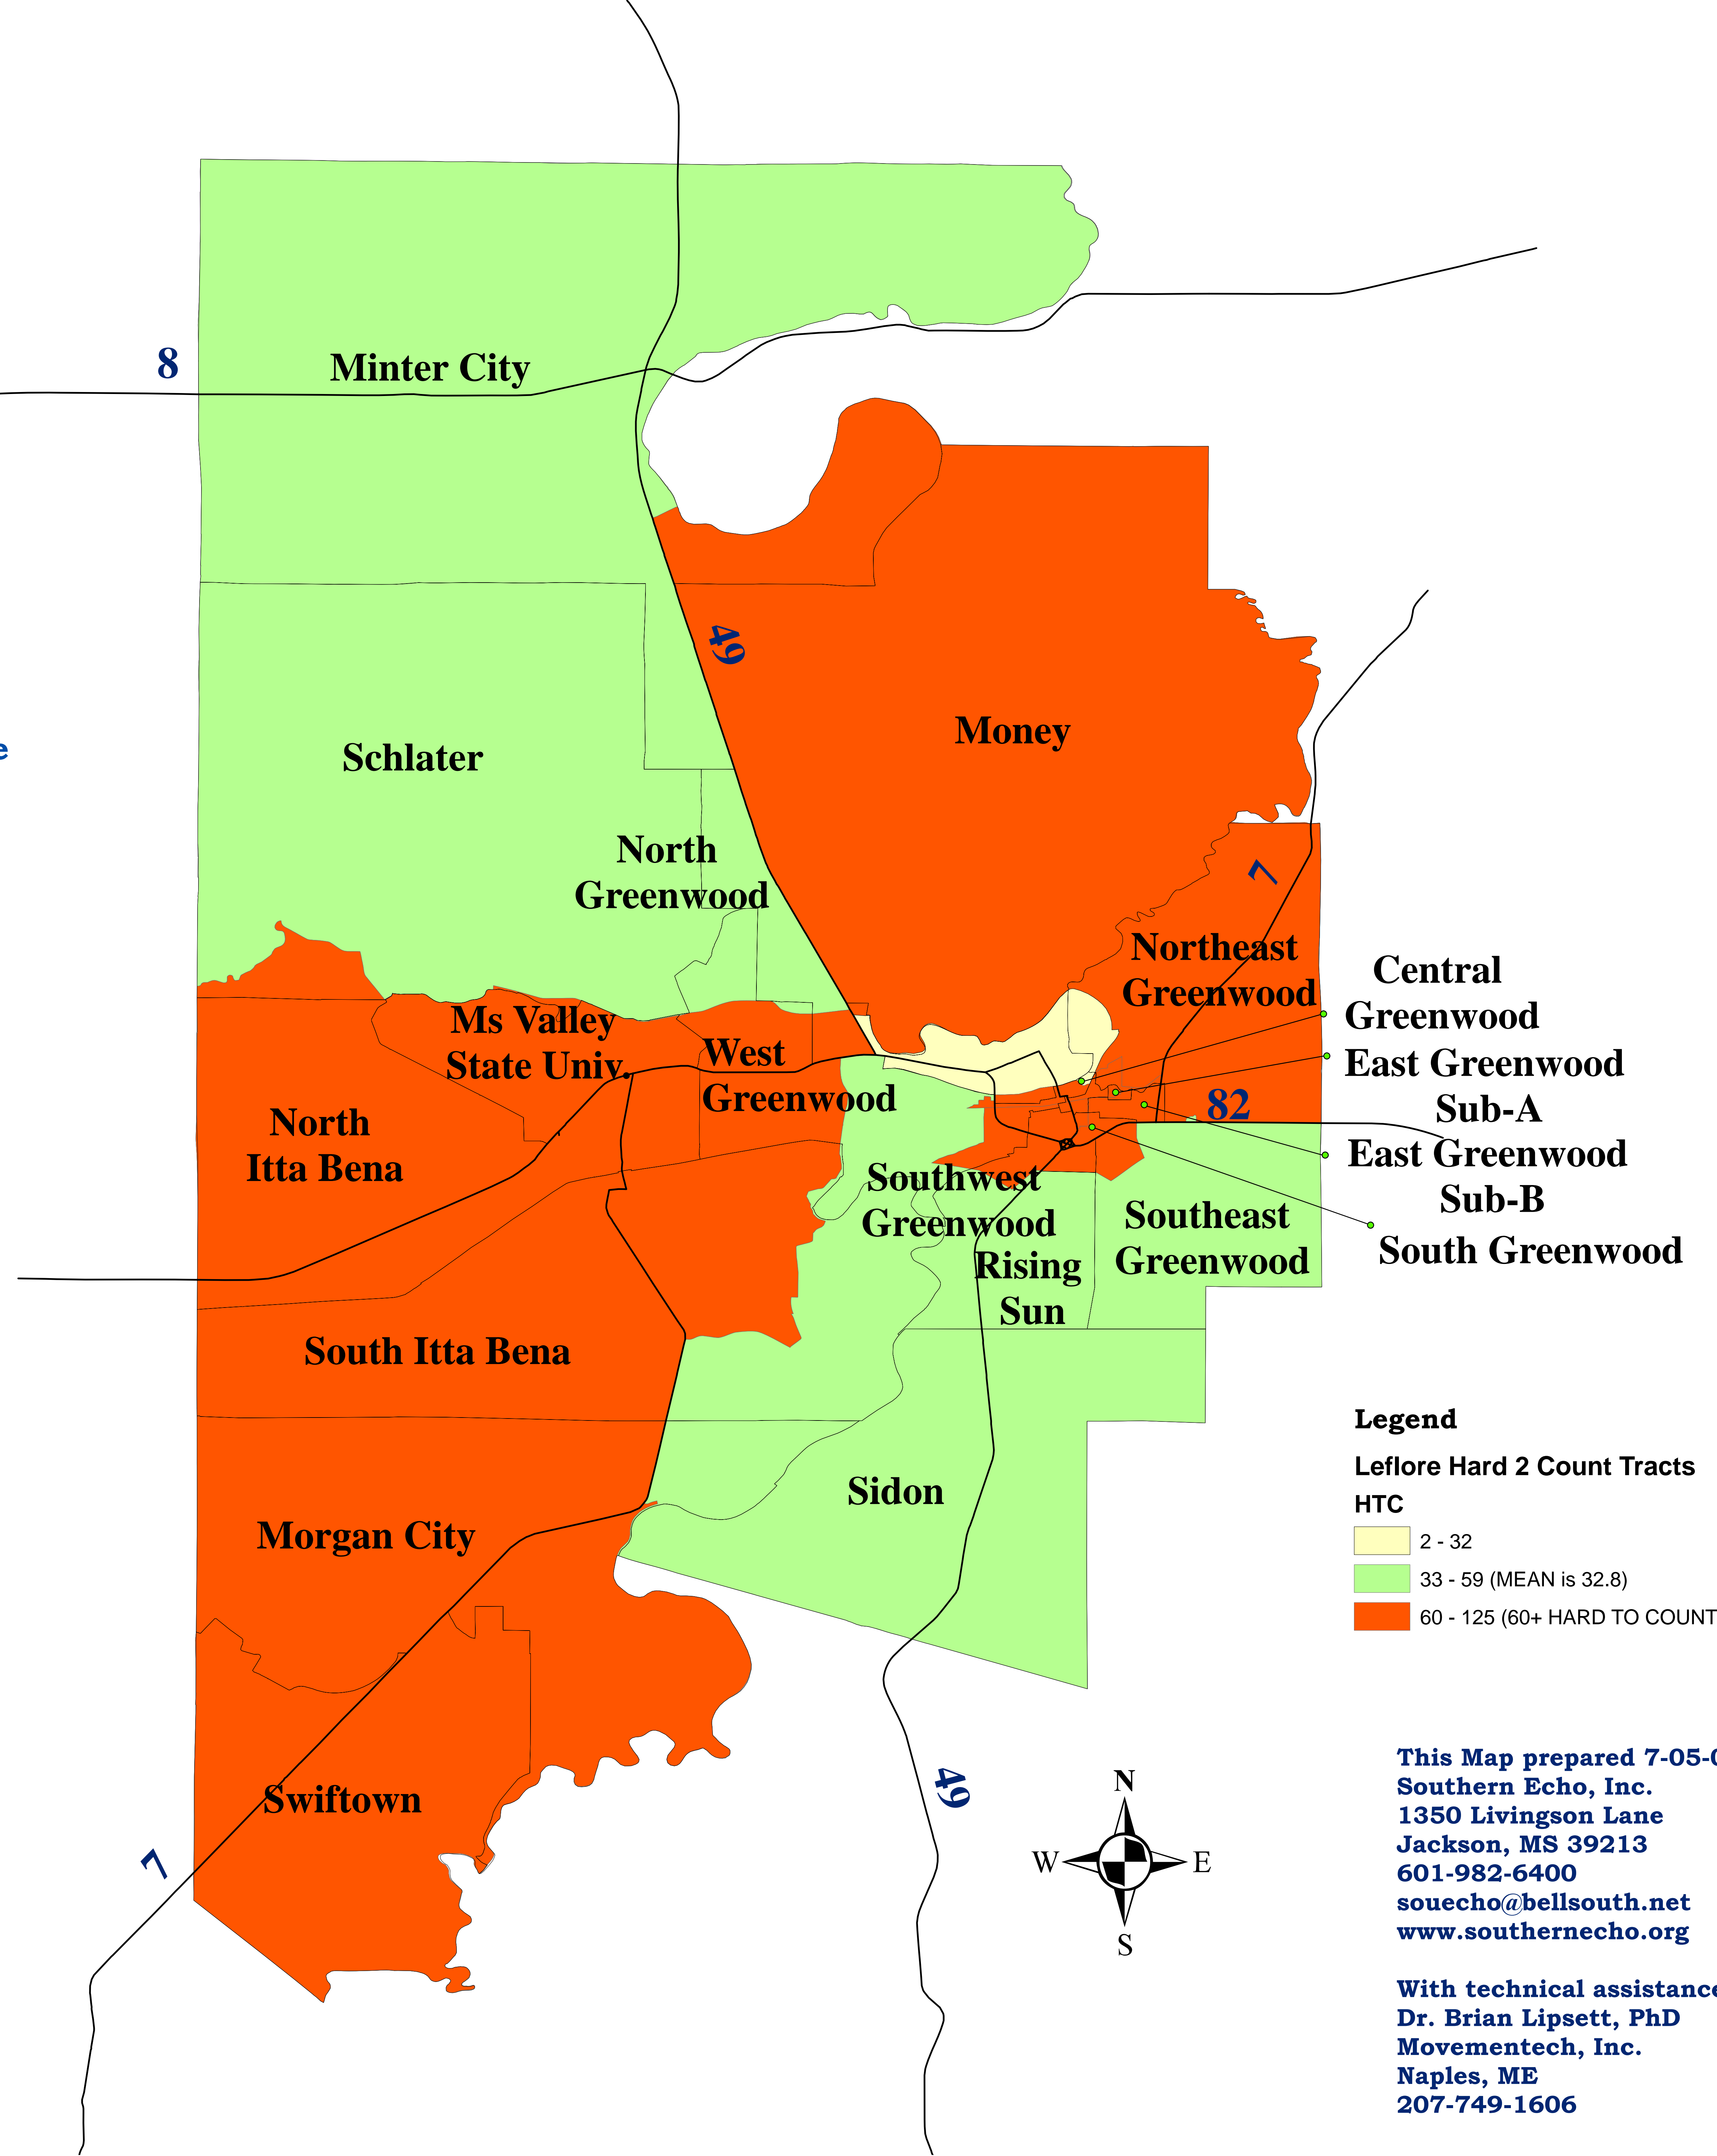

The Census Bureau has provided data to show in which areas people have been hard to count. This data is shown by Census Tracts within each county. The Census Bureau ranks each Census Tract on a scale from 0 to 125. The Census Bureau uses 12 factors to set a score for each Tract. The MEAN number is 32.8. The MEAN is the AVERAGE score for all census tracts in the US. The Census Bureau regards all census tracts that score 60 or above as HARD TO COUNT.

The map uses 3 color codes to identify the scoring range for each Census Tract. Cream color represents the lowest range and is below the MEAN. Green color represents the mid-range and is above the MEAN. Rust color is the highest range above the MEAN and represents the HARD-TO-COUNT tracts.

Every year the US Government provides to states, counties and municipalities grant funds that are allocated on the basis of the census count. When there is an undercount communities lose funds to which they are entitled. In 2007 LefloreCounty received in federal grants $63,959,755. For more information about these grants follow this link to the US Census Bureau Consolidated Federal Funds Report: harvester.census.gov/cffr/asp/GeographyB.asp

Mississippi has 4 Congressional Districts. Leflore County is in the 2nd District and is represented by Cong. Bennie Thompson (Dem.)

Legend
Leflore Hard 2 Count Tracts
HTC
2 - 32
33 - 59 (MEAN is 32.8)
60 - 125 (60+ HARD TO COUNT)

This Map prepared 7-05-09 by:
Southern Echo, Inc.
1350 Livingston Lane
Jackson, MS 39213
601-982-6400
souecho@bellsouth.net
www.southernecho.org

With technical assistance from:
Dr. Brian Lipsett, PhD
Movementech, Inc.
Naples, ME
207-749-1606